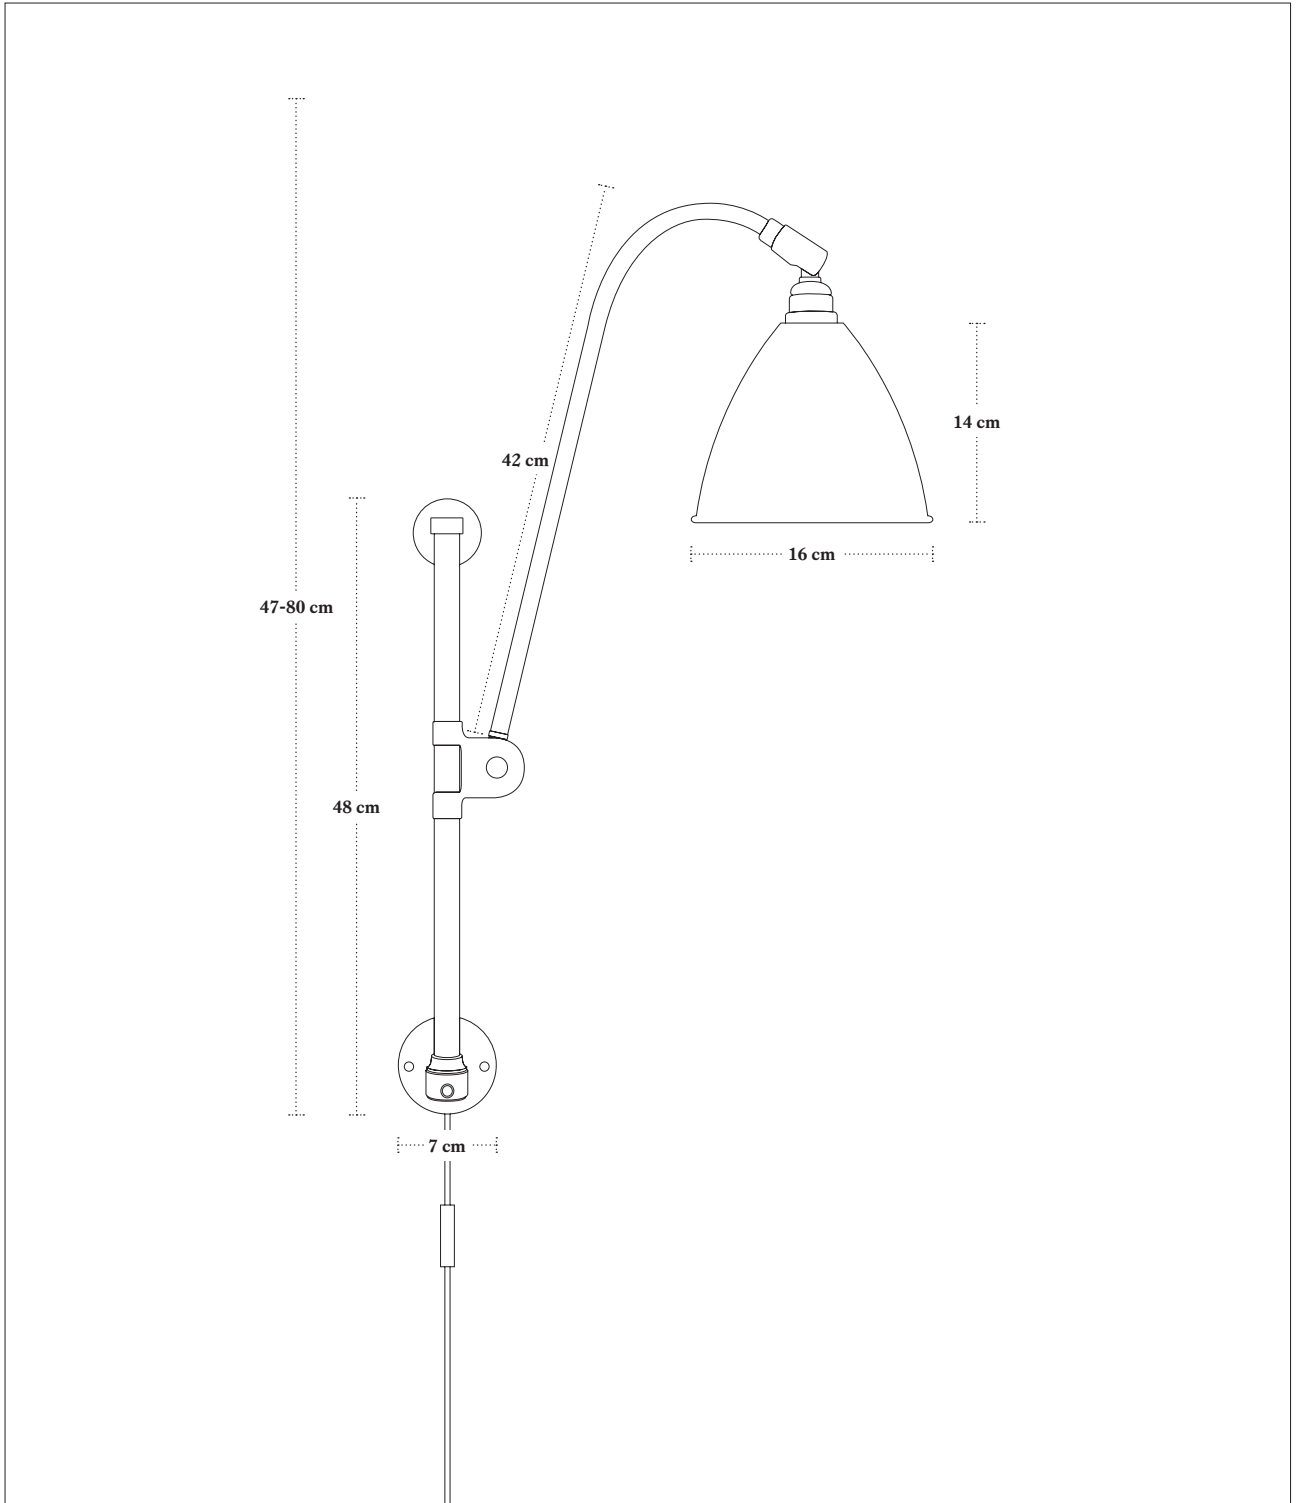

BL5 // COMPONENTS

BL5 WALL BRACKET LAMP

01 // Shade Ø16 cm.
05 // E14 lamp holder
10 // Insulating ring
11 // Internal shade ring
12 // External shade ring
13 // Lamp holder cover
15 // Universal joint
16 // Bestlite arm
18 // Bestlite "clip"

19 // Bestlite nut
20 // Bestlite bolt
21 // Tension spring
22 // Fibre washer
23 // Cord grip
24 // Cord grip cover
25 // Acetate
38 // Textile covered cord
40 // Switch

44 // Top bracket
45 // Wall bracket
49 // Screw 9x19 mm.
50 // Screw 6x36 mm.
51 // Mounting plate
58 // Plug (UK lamps are fitted
with a 3-pin plug)

BL5 WALL BRACKET LAMP

COLOURS

Shade, wall bracket and cord: Black,
white or off-white
Tube and arm: Chrome
Please contact us for other colours
or finishes

MATERIAL

Wall bracket and shade: Powder
coated aluminium
Tube and arm: Chromed steel
Textile covered cord 2,5 mtr.

LIGHT SOURCE

E14 lamp holder
Incandescent light bulb max. 40 watt
Fluorescent light bulb no maximum
It is possible to install with light dimmer