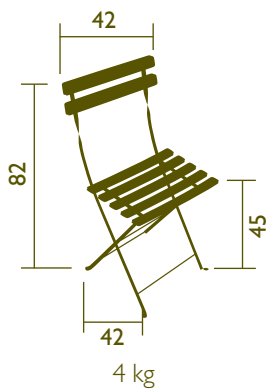

1-year guarantee