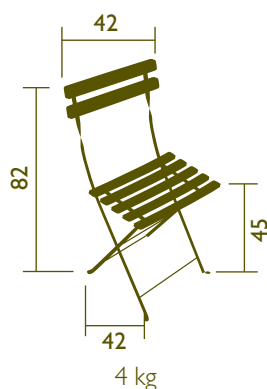

6301

FOLDING CHAIR

Bistro Duraflon®

TECHNICAL CHARACTERISTICS

First quality laquered and anti-rust treated steel base.

Resin High quality curved slats with Duraflon®.

Plastic part for slower and safer folding.

One piece crossbar. Foot protectors.

100% polyester baked anti-UV powder coating.

1-year guarantee