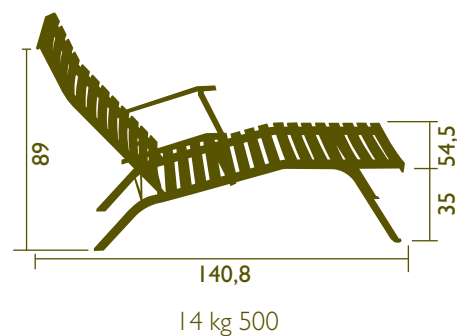

3-year guarantee