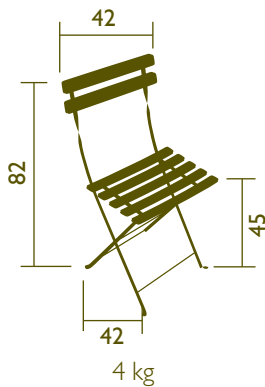

5001

FOLDING CHAIR

Bistro Classique

TECHNICAL CHARACTERISTICS

First quality laquered and anti-rust treated steel base.

Lacquered wooden curved slats.

Plastic part for slower and safer folding.

One piece crossbar. Foot protectors.

100% polyester baked anti-UV powder coating.

1-year guarantee